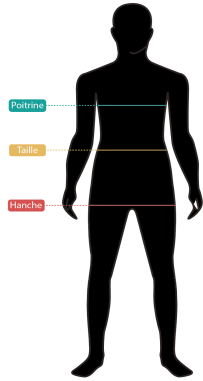

**APEKS THERMIQ CARBON CORE SIZE CHART / CHARTE DE TAILLE HAUT**

		HOMME / MEN						Tolerances
Taille / size		S	M	L	XL	2XL	3XL	
Tour poitrine	Cm	87-95	91-99	95-103	99-107	103-111	107-115	± 2
Chest	In	34-37	36-39	37-40	39-42	40-43	42-45	± 5
Tour de Taille	Cm	80-88	84-92	88-96	92-100	96-104	100-108	± 2
Waist	In	31-34	33-36	34-37	36-39	37-40	39-42	± 5
Tour de Hanche	Cm	86-94	90-98	94-102	98-106	102-110	106-114	± 2
Hip	In	34-37	36-39	37-40	39-42	40-43	42-45	± 5

		FEMME / WOMEN						Tolerances
Taille / size		XS	S	M	L	XL	2XL	
Tour poitrine	Cm	74-82	78-86	82-90	86-94	90-98	94-102	± 2
Chest	In	29-32	31-34	32-35	34-37	36-39	37-40	± 5
Tour de Taille	Cm	63-71	67-75	71-79	75-83	79-87	83-91	± 2
Waist	In	25-28	26-29	28-31	29-32	31-34	33-36	± 5
Tour de Hanche	Cm	73-83	77-87	81-91	85-95	89-99	93-103	± 2
Hip	In	29-32	30-34	31-35	33-37	35-39	36-40	± 5