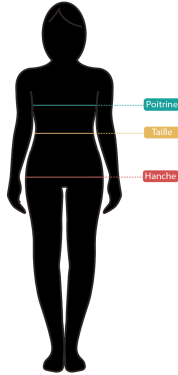

**APEKS THERMIQ CARBON CORE SIZE CHART / CHARTE DE TAILLE HAUT**

		HOMME / MEN						Tolerances
Taille / size		S	M	L	XL	2XL	3XL	
Tour poitrine	Cm	87-95	91-99	95-103	99-107	103-111	107-115	± 2
Chest	In	34-37	36-39	37-40	39-42	40-43	42-45	± 5
Tour de Taille	Cm	80-88	84-92	88-96	92-100	96-104	100-108	± 2
Waist	In	31-34	33-36	34-37	36-39	37-40	39-42	± 5
Tour de Hanche	Cm	86-94	90-98	94-102	98-106	102-110	106-114	± 2
Hip	In	34-37	36-39	37-40	39-42	40-43	42-45	± 5

		FEMME / WOMEN						Tolerances
Taille / size		XS	S	M	L	XL	2XL	
Tour poitrine	Cm	74-82	78-86	82-90	86-94	90-98	94-102	± 2
Chest	In	29-32	31-34	32-35	34-37	36-39	37-40	± 5
Tour de Taille	Cm	63-71	67-75	71-79	75-83	79-87	83-91	± 2
Waist	In	25-28	26-29	28-31	29-32	31-34	33-36	± 5
Tour de Hanche	Cm	73-83	77-87	81-91	85-95	89-99	93-103	± 2
Hip	In	29-32	30-34	31-35	33-37	35-39	36-40	± 5